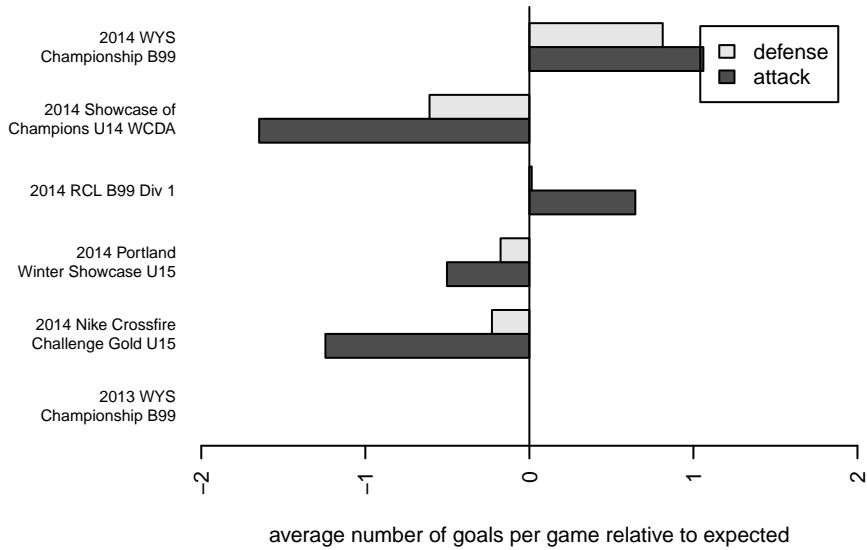

Performance relative to 13 month average