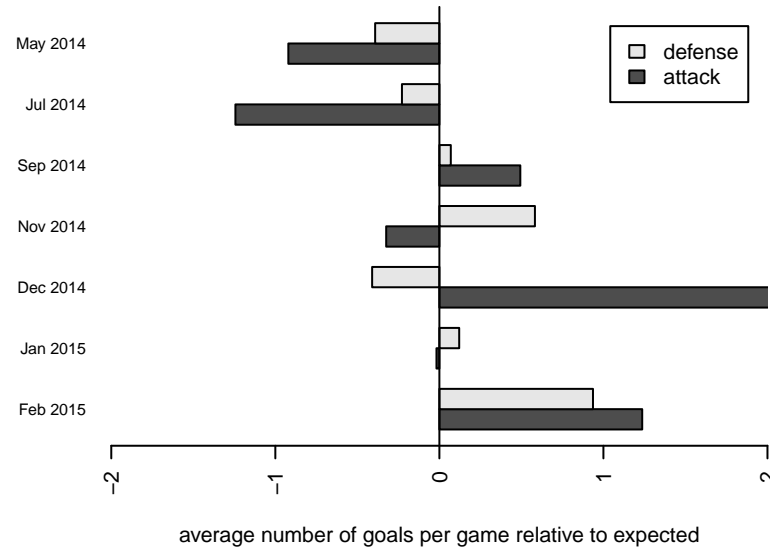

Performance relative to 13 month average