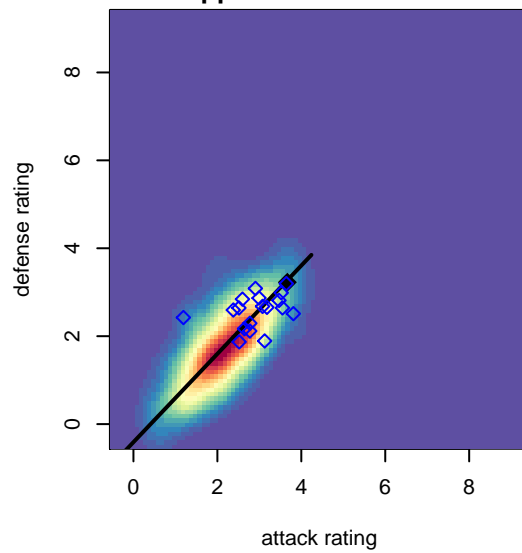

**attack and defense rating
relative to others at age
and all opponents in last 13 months**