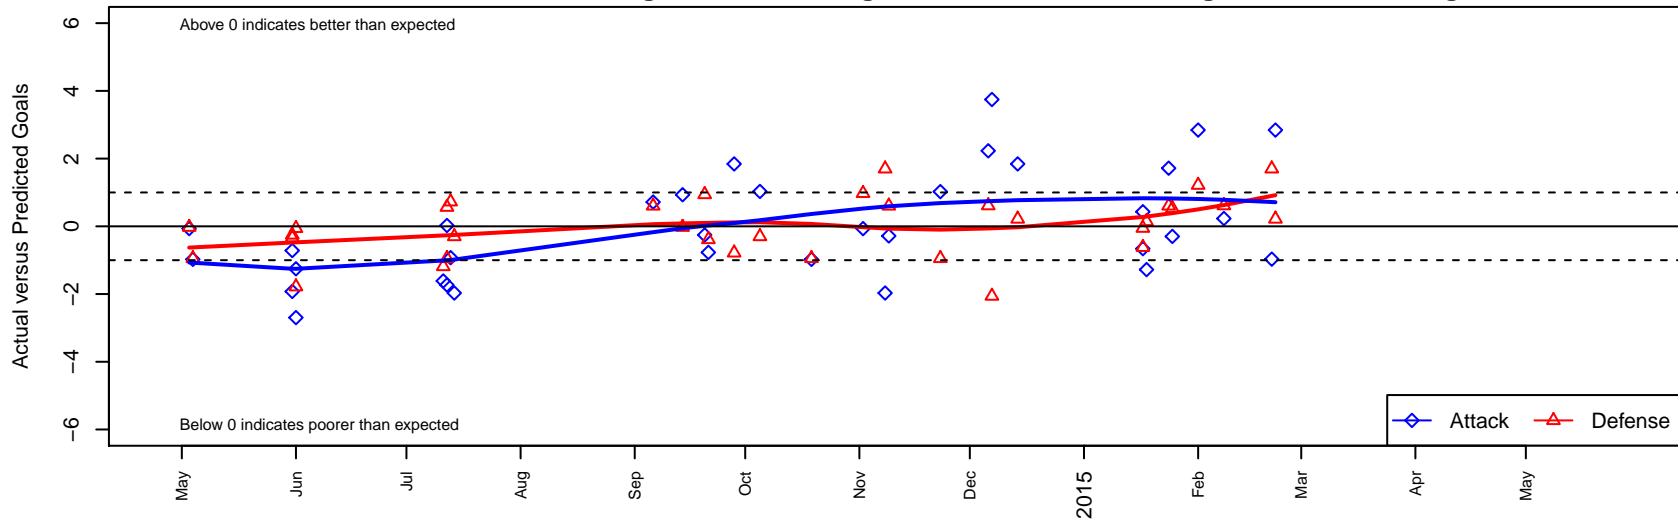

Crossfire Premier A B99

Crossfire Premier SC
 Redmond, WA
 B99 total strength=1795
 attack=39.15 defense=25.21
 fall league = RCL B99 Div 1
 notes= James 2012, 2013, 2014

alt names used:
 CROSSFIRE PREMIER B99 A (JAMES) (WA)
 Crossfire Premier B99 James
 Crossfire Premier B99-James-A
 CROSSFIRE FOUNDATIONCROSSFIRE PREI
 CROSSFIRE PREMIER BU16 A (WA)
 CROSSFIRE PREMIER B99 A (JAMES) (WA)
 Crossfire Premier B99-James-A

Crossfire Premier A B99
 Dots are actual minus expected GF (blue circles) and GA (red triangles).
 Blue line is smoothed change in attack strength. Red is smoothed change in defense strength.

**attack and defense variance (black dot)
relative to other teams
and top 10 in region**