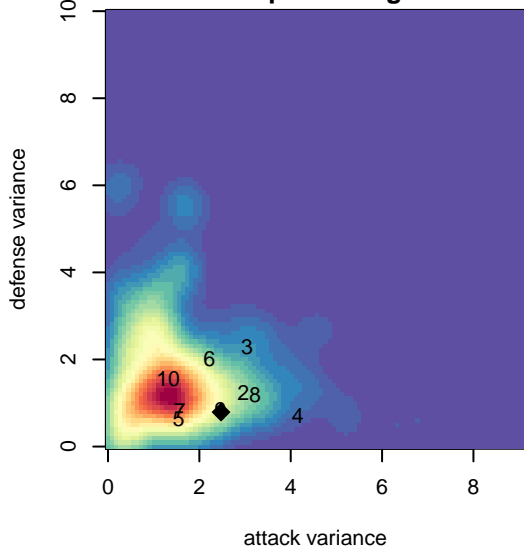

Crossfire Premier A B99

Crossfire Premier SC
 Redmond, WA
 B99 total strength=1795
 attack=39.15 defense=25.21
 fall league = RCL B99 Div 1
 notes= James 2012, 2013, 2014

alt names used:
 CROSSFIRE PREMIER B99 A (JAMES) (WA)
 Crossfire Premier B99 James
 Crossfire Premier B99-James-A
 CROSSFIRE FOUNDATIONCROSSFIRE PREI
 CROSSFIRE PREMIER BU16 A (WA)
 CROSSFIRE PREMIER B99 A (JAMES) (WA)
 Crossfire Premier B99-James-A

Crossfire Premier A B99
 Dots are actual minus expected GF (blue circles) and GA (red triangles).
 Blue line is smoothed change in attack strength. Red is smoothed change in defense strength.

**attack and defense variance (black dot)
relative to other teams
and top 10 in region**