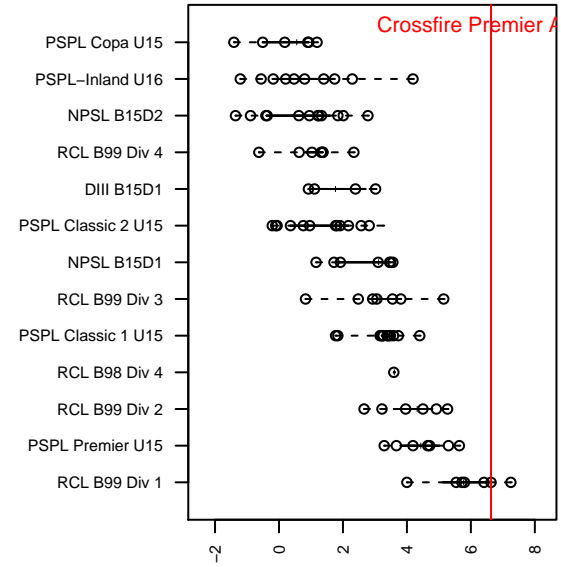

**attack and defense rating
relative to others at age
and all opponents in last 13 months**